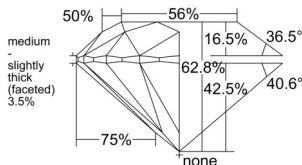

GIA®

FACSIMILE

GIA REPORT 3555285418

Verify this report at GIA.edu

GIA NATURAL DIAMOND DOSSIER®

May 18, 2026
GIA Report Number 3555285418
Shape and Cutting Style ..... Round Brilliant
Measurements ..... 5.34 - 5.38 x 3.37 mm

GRADING RESULTS

Carat Weight ..... 0.60 carat
Color Grade I
Clarity Grade S11
Cut Grade ..... Excellent

ADDITIONAL GRADING INFORMATION

Polish ..... Excellent
Symmetry ..... Excellent
Fluorescence ..... None
Clarity Characteristics ..... Cloud, Crystal
Inscription(s): GIA 3555285418

PROPORTIONS

GRADING SCALES

GIA COLOR SCALE

COLOREDNESS	D
	E
	F
	G
	H
	I
	J
NEAR COLORLESS	K
	L
Faint	M
	N
	O
	P
Very Light	Q
	R
	S
	T
	U
	V
	W
	X
	Y
Light	Z

GIA CLARITY SCALE

FLAWLESS	VERY VERY SLIGHTLY INCLUDED	VS₁	VS₂	VS₁	VS₂	S1₁	S1₂	I₁	I₂	I₃		
											FLAWLESS	INTERNALLY FLAWLESS

GIA CUT SCALE

EXCELLENT
VERY GOOD
GOOD
FAIR
POOR