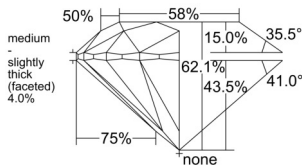

GIA®

FACSIMILE

GIA REPORT 3555299958

Verify this report at GIA.edu

GIA NATURAL DIAMOND DOSSIER®

May 20, 2026
GIA Report Number 3555299958
Shape and Cutting Style ..... Round Brilliant
Measurements ..... 5.05 - 5.09 x 3.15 mm

GRADING RESULTS

Carat Weight ..... 0.50 carat
Color Grade ..... D
Clarity Grade VVS1
Cut Grade ..... Excellent

ADDITIONAL GRADING INFORMATION

Polish ..... Excellent
Symmetry ..... Excellent
Fluorescence ..... None
Clarity Characteristics ..... Pinpoint
Inscription(s): GIA 3555299958

PROPORTIONS

GRADING SCALES

GIA COLOR SCALE

COLORLESS	D
	E
	F
	G
	H
	I
	J
NEAR COLORLESS	K
	L
Faint	M
	N
	O
	P
	Q
Very Light	R
	S
	T
	U
	V
	W
	X
	Y
Light	Z

GIA CLARITY SCALE

FLAWLESS	INTERNAL FLAWLESS	
		EXCELLENT
VERY VERY SLIGHTLY INCLUDED	VVS₁	
	VVS₂	
VERY SLIGHTLY INCLUDED	VS₁	
	VS₂	
SLIGHTLY INCLUDED	SI₁	
	SI₂	
INCLUDED	I₁	
	I₂	
	I₃	
POOR		

GIA CUT SCALE

EXCELLENT
VERY GOOD
GOOD
FAIR
POOR