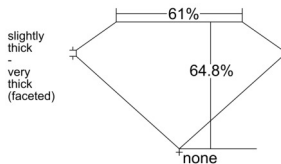

GIA®

FACSIMILE

GIA REPORT 3555300582

Verify this report at GIA.edu

GIA NATURAL DIAMOND DOSSIER®

May 19, 2026
GIA Report Number 3555300582
Shape and Cutting Style ..... Oval Brilliant
Measurements ..... 6.12 x 4.45 x 2.88 mm

GRADING RESULTS

Carat Weight ..... 0.52 carat
Color Grade ..... D
Clarity Grade VS1

ADDITIONAL GRADING INFORMATION

Polish ..... Excellent
Symmetry ..... Very Good
Fluorescence ..... Faint
Clarity Characteristics..... Crystal, Feather, Pinpoint
Inscription(s): GIA 3555300582

PROPORTIONS

Profile not to actual proportions

GRADING SCALES

GIA COLOR SCALE		GIA CLARITY SCALE			
COLORLESS	D	VERY VERY SLIGHTLY INCLUDED	FLAWLESS		
	E		INTERNALLY FLAWLESS		
	F	VERY SLIGHTLY INCLUDED	VS₁		
	G		VS₂		
	H		VS₁		
	NEAR COLORLESS	I	SLIGHTLY INCLUDED	SI₁	
		J		SI₂	
		FAINT	K	INCLUDED	I₁
			L		I₂
			M		I₃
VERT LIGHT	N				
	O				
	P				
	Q				
	R				
LIGHT	S				
	T				
	U				
	V				
	W				
X					
Y					
Z