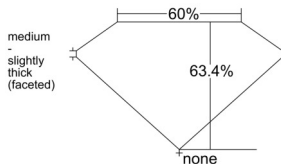

GIA®

FACSIMILE

GIA REPORT 3555302528

Verify this report at GIA.edu

GIA NATURAL DIAMOND DOSSIER®

May 20, 2026
GIA Report Number 3555302528
Shape and Cutting Style ..... Oval Brilliant
Measurements ..... 7.12 x 4.91 x 3.11 mm

GRADING RESULTS

Carat Weight ..... 0.70 carat
Color Grade ..... G
Clarity Grade VVS2

ADDITIONAL GRADING INFORMATION

Polish ..... Excellent
Symmetry ..... Excellent
Fluorescence ..... Medium Blue
Clarity Characteristics..... Needle, Pinpoint, Indented Natural
Inscription(s): GIA 3555302528

PROPORTIONS

Profile not to actual proportions

GRADING SCALES

GIA COLOR SCALE		GIA CLARITY SCALE			
COLORLESS	D	VERY VERY SLIGHTLY INCLUDED	FLAWLESS		
	E		INTERNALLY FLAWLESS		
	F	VERY SLIGHTLY INCLUDED	VVS₁		
	G		VVS₂		
	H		VS₁		
	NEAR COLORLESS	I	SLIGHTLY INCLUDED	VS₂	
		J		SI₁	
		FAINT	K	INCLUDED	SI₂
			L		I₁
			M		I₂
VERT LIGHT	N	LIGHT	I₃		
	O				
	P				
	Q				
	R