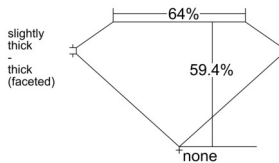

GIA®

FACSIMILE

GIA REPORT 3555305731

Verify this report at GIA.edu

GIA NATURAL DIAMOND DOSSIER®

May 20, 2026
GIA Report Number 3555305731
Shape and Cutting Style ..... Oval Brilliant
Measurements ..... 7.20 x 5.12 x 3.04 mm

GRADING RESULTS

Carat Weight ..... 0.72 carat
Color Grade ..... G
Clarity Grade VS1

ADDITIONAL GRADING INFORMATION

Polish ..... Excellent
Symmetry ..... Very Good
Fluorescence ..... None
Clarity Characteristics ..... Cloud, Needle, Pinpoint
Inscription(s): GIA 3555305731

PROPORTIONS

Profile not to actual proportions

GRADING SCALES

GIA COLOR SCALE		GIA CLARITY SCALE			
COLORLESS	D	VERY VERY SLIGHTLY INCLUDED	FLAWLESS		
	E		INTERNALLY FLAWLESS		
	F		VVS₁		
	NEAR COLORLESS	G	VVS₂		
		H	VERY SLIGHTLY INCLUDED	VS₁	
		I		VS₂	
		FAINT	J	SLIGHTLY INCLUDED	SI₁
			K		SI₂
	L		INCLUDED		I₁
	M			I₂	
VERT LIGHT	N		INCLUDED	I₃	
	O				
	P				
	Q				
	R				
LIGHT	S				
	T				
	U				
	V				
	W				
X					
Y					
Z