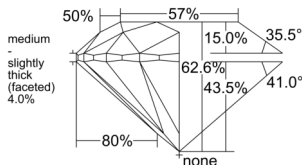

GIA®

FACSIMILE

GIA REPORT 3555306371

Verify this report at GIA.edu

GIA NATURAL DIAMOND DOSSIER®

May 21, 2026
GIA Report Number 3555306371
Shape and Cutting Style ..... Round Brilliant
Measurements ..... 5.06 - 5.09 x 3.18 mm

GRADING RESULTS

Carat Weight ..... 0.50 carat
Color Grade I
Clarity Grade VVS2
Cut Grade ..... Excellent

ADDITIONAL GRADING INFORMATION

Polish ..... Excellent
Symmetry ..... Excellent
Fluorescence ..... Strong Blue
Clarity Characteristics ..... Pinpoint
Inscription(s): GIA 3555306371

PROPORTIONS

GRADING SCALES

GIA COLOR SCALE	GIA CLARITY SCALE	GIA CUT SCALE	
D	FLAWLESS	EXCELLENT	
E	INTERNALLY FLAWLESS		
F		VVS₁	VERY GOOD
G	VVS₂		
H	VS₁	GOOD	
I	VS₂		
J	SI₁	FAIR	
K	SI₂		
L	I₁	POOR	
M			
N			
O	I₂		
P			
Q	I₃		
R			
S			
T			
U			
V			
W			
X			
Y			
Z