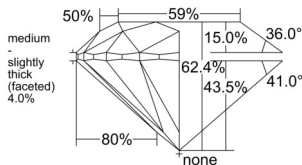

GIA®

FACSIMILE

GIA REPORT 3555319906

Verify this report at GIA.edu

GIA NATURAL DIAMOND DOSSIER®

May 21, 2026
GIA Report Number 3555319906
Shape and Cutting Style ..... Round Brilliant
Measurements ..... 4.25 - 4.27 x 2.66 mm

GRADING RESULTS

Carat Weight ..... 0.30 carat
Color Grade I
Clarity Grade S11
Cut Grade ..... Excellent

ADDITIONAL GRADING INFORMATION

Polish ..... Excellent
Symmetry ..... Very Good
Fluorescence ..... None
Clarity Characteristics..... Crystal, Cloud, Feather
Inscription(s): GIA 3555319906

PROPORTIONS

GRADING SCALES

GIA COLOR SCALE	GIA CLARITY SCALE	GIA CUT SCALE	
D	FLAWLESS	EXCELLENT	
E	INTERNALLY FLAWLESS		
F		VVS₁	VERY GOOD
G	VVS₂		
H	VS₁	GOOD	
I	VS₂		
J	S1₁	FAIR	
K	S1₂		
L	I₁	POOR	
M	I₂		
N	I₃		
O			
P			
Q			
R			
S			
T			
U			
V			
W			
X			
Y			
Z