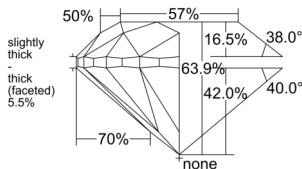

GIA®

FACSIMILE

GIA REPORT 3555322321

Verify this report at GIA.edu

GIA NATURAL DIAMOND DOSSIER®

May 22, 2026
GIA Report Number 3555322321
Shape and Cutting Style ..... Round Brilliant
Measurements ..... 4.93 - 4.97 x 3.16 mm

GRADING RESULTS

Carat Weight ..... 0.50 carat
Color Grade ..... D
Clarity Grade VS1
Cut Grade ..... Very Good

ADDITIONAL GRADING INFORMATION

Polish ..... Excellent
Symmetry ..... Very Good
Fluorescence ..... None
Clarity Characteristics..... Crystal, Cloud, Pinpoint
Inscription(s): GIA 3555322321

PROPORTIONS

Profile to actual proportions

GRADING SCALES

GIA COLOR SCALE

COLORLESS	D
	E
	F
	G
	H
	I
NEAR COLORLESS	J
	K
	L
FAIN	M
	N
	O
	P
VERY LIGHT	Q
	R
	S
	T
	U
	V
LIGHT	W
	X
	Y
	Z

GIA CLARITY SCALE

FLAWLESS	VERY VERY SLIGHTLY INCLUDED	VS₁	
			VS₂
INTERNALLY FLAWLESS	VERY SLIGHTLY INCLUDED	SI₁	
		SI₂	
VERY VERY SLIGHTLY INCLUDED	INCLUDED	I₁	
		I₂	
		I₃	

GIA CUT SCALE

EXCELLENT
VERY GOOD
GOOD
FAIR
POOR