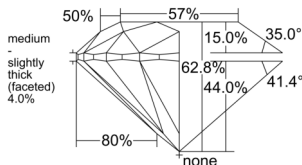

GIA®

FACSIMILE

GIA REPORT 3555322756

Verify this report at GIA.edu

GIA NATURAL DIAMOND DOSSIER®

May 22, 2026
GIA Report Number 3555322756
Shape and Cutting Style ..... Round Brilliant
Measurements ..... 5.38 - 5.42 x 3.39 mm

GRADING RESULTS

Carat Weight ..... 0.61 carat
Color Grade ..... F
Clarity Grade VS1
Cut Grade ..... Excellent

ADDITIONAL GRADING INFORMATION

Polish ..... Excellent
Symmetry ..... Excellent
Fluorescence ..... None
Clarity Characteristics..... Crystal, Cloud, Needle, Pinpoint
Inscription(s): GIA 3555322756

PROPORTIONS

Profile to actual proportions

GRADING SCALES

GIA COLOR SCALE	GIA CLARITY SCALE	GIA CUT SCALE	
D	FLAWLESS	EXCELLENT	
E	INTERNALLY FLAWLESS		
F		VVS₁	VERY GOOD
G	VVS₂		
H	VS₁	GOOD	
I	VS₂		
J	SI₁	FAIR	
K	SI₂		
L	I₁	POOR	
M			
N			
O	I₂		
P			
Q			
R	I₃		
S			
T			
U			
V			
W			
X			
Y			
Z