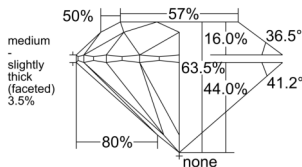

GIA®

FACSIMILE

GIA REPORT 3555326266

Verify this report at GIA.edu

GIA NATURAL DIAMOND DOSSIER®

May 22, 2026
GIA Report Number 3555326266
Shape and Cutting Style ..... Round Brilliant
Measurements ..... 5.90 - 5.93 x 3.75 mm

GRADING RESULTS

Carat Weight ..... 0.81 carat
Color Grade ..... G
Clarity Grade S11
Cut Grade ..... Excellent

ADDITIONAL GRADING INFORMATION

Polish ..... Excellent
Symmetry ..... Excellent
Fluorescence ..... None
Clarity Characteristics ..... Crystal, Cloud
Inscription(s): GIA 3555326266

PROPORTIONS

GRADING SCALES

GIA COLOR SCALE

COLORLESS	D
	E
	F
	G
	H
	I
	J
NEAR COLORLESS	K
	L
	M
Faint	N
	O
	P
	Q
	R
	S
	T
	U
	V
	W
	X
	Y
Light	Z

GIA CLARITY SCALE

FLAWLESS	INTERNAL FLAWLESS	
		FLAWLESS
VERY VERY SLIGHTLY INCLUDED	VVS₁	
	VVS₂	
VERY SLIGHTLY INCLUDED	VS₁	
	VS₂	
SLIGHTLY INCLUDED	SI₁	
	SI₂	
INCLUDED	I₁	
	I₂	
	I₃	

GIA CUT SCALE

EXCELLENT
VERY GOOD
GOOD
FAIR
POOR