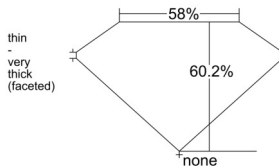

GIA®

FACSIMILE

GIA REPORT 3555330132

Verify this report at GIA.edu

GIA NATURAL DIAMOND DOSSIER®

May 22, 2026
GIA Report Number 3555330132
Shape and Cutting Style ..... Pear Brilliant
Measurements ..... 7.16 x 4.37 x 2.63 mm

GRADING RESULTS

Carat Weight ..... 0.50 carat
Color Grade ..... G
Clarity Grade SI1

ADDITIONAL GRADING INFORMATION

Polish ..... Excellent
Symmetry ..... Very Good
Fluorescence ..... None
Clarity Characteristics ..... Crystal, Cloud
Inscription(s): GIA 3555330132

PROPORTIONS

Profile not to actual proportions

GRADING SCALES

GIA COLOR SCALE		GIA CLARITY SCALE			
COLORLESS	D	VERY VERY SLIGHTLY INCLUDED	FLAWLESS		
	E		INTERNALLY FLAWLESS		
	F	VERY SLIGHTLY INCLUDED	VVS₁		
	G		VVS₂		
	H		VS₁		
	NEAR COLORLESS	I	SLIGHTLY INCLUDED	VS₂	
		J		SI₁	
		FAINT	K	INCLUDED	SI₂
			L		I₁
			M		I₂
VERT LIGHT	N	NOT GRADED	I₃		
	O				
	P				
	Q				
	R				
	S				
	T				
LIGHT	U				
	V				
	W				
	X				
Y					
Z