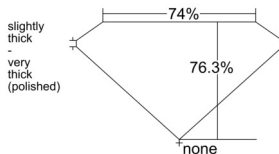

GIA®

FACSIMILE

GIA REPORT 3555350748

Verify this report at GIA.edu

GIA NATURAL DIAMOND DOSSIER®

May 26, 2026
GIA Report Number 3555350748
Shape and Cutting Style ..... Square Modified Brilliant
Measurements ..... 4.39 x 4.26 x 3.25 mm

GRADING RESULTS

Carat Weight ..... 0.50 carat
Color Grade ..... F
Clarity Grade SI1

ADDITIONAL GRADING INFORMATION

Polish ..... Very Good
Symmetry ..... Good
Fluorescence ..... None
Clarity Characteristics ..... Cloud, Crystal
Inscription(s): GIA 3555350748

PROPORTIONS

Profile not to actual proportions

GRADING SCALES

GIA COLOR SCALE		GIA CLARITY SCALE		
COLORLESS	D	VERY VERY SLIGHTLY INCLUDED	FLAWLESS	
	E		INTERNALLY FLAWLESS	
	F		VVS₁	
	NEAR COLORLESS	G	VERY SLIGHTLY INCLUDED	VVS₂
		H		VS₁
		I	SLIGHTLY INCLUDED	VS₂
		J		SI₁
		K		SI₂
	FAINT	L	INCLUDED	I₁
		M		I₂
N		I₃		
O				
VERY LIGHT		P		
		Q		
		R		
		S		
LIGHT	T			
	U			
	V			
	W			
	X			
	Y			
	Z