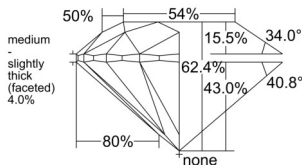

GIA®

FACSIMILE

GIA REPORT 3555363099

Verify this report at GIA.edu

GIA NATURAL DIAMOND DOSSIER®

May 28, 2026
GIA Report Number 3555363099
Shape and Cutting Style ..... Round Brilliant
Measurements ..... 4.25 - 4.29 x 2.67 mm

GRADING RESULTS

Carat Weight ..... 0.30 carat
Color Grade I
Clarity Grade VS1
Cut Grade ..... Excellent

ADDITIONAL GRADING INFORMATION

Polish ..... Excellent
Symmetry ..... Excellent
Fluorescence ..... Faint
Clarity Characteristics..... Crystal, Pinpoint, Needle
Inscription(s): GIA 3555363099

PROPORTIONS

Profile to actual proportions