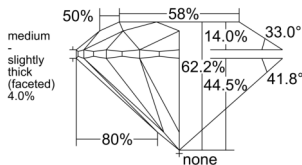

GIA®

FACSIMILE

GIA REPORT 3555383034

Verify this report at GIA.edu

GIA NATURAL DIAMOND DOSSIER®

May 30, 2026
GIA Report Number 3555383034
Shape and Cutting Style ..... Round Brilliant
Measurements ..... 4.44 - 4.47 x 2.77 mm

GRADING RESULTS

Carat Weight ..... 0.33 carat
Color Grade I
Clarity Grade VVS2
Cut Grade ..... Excellent

ADDITIONAL GRADING INFORMATION

Polish ..... Excellent
Symmetry ..... Excellent
Fluorescence ..... None
Clarity Characteristics ..... Needle, Pinpoint
Inscription(s): GIA 3555383034

PROPORTIONS

Profile to actual proportions