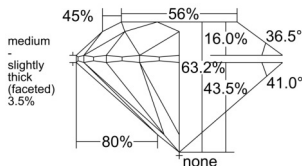

GIA®

FACSIMILE

GIA REPORT 3555386032

Verify this report at GIA.edu

GIA NATURAL DIAMOND DOSSIER®

May 29, 2026
GIA Report Number 3555386032
Shape and Cutting Style ..... Round Brilliant
Measurements ..... 4.63 - 4.67 x 2.94 mm

GRADING RESULTS

Carat Weight ..... 0.39 carat
Color Grade ..... E
Clarity Grade VS1
Cut Grade ..... Excellent

ADDITIONAL GRADING INFORMATION

Polish ..... Excellent
Symmetry ..... Excellent
Fluorescence ..... Medium Blue
Clarity Characteristics ..... Cloud
Inscription(s): GIA 3555386032

PROPORTIONS

GRADING SCALES

GIA COLOR SCALE	GIA CLARITY SCALE	GIA CUT SCALE
Colorless	Flawless	Excellent
Near Colorless	Internally Flawless	
Faint	VVS₁	Very Good
Very Light	VVS₂	
Light	VS₁	Good
	VS₂	
	S₁	Fair
	S₂	
	I₁	Poor
	I₂	
	I₃