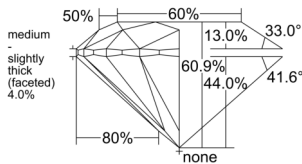

GIA®

FACSIMILE

GIA REPORT 3555388339

Verify this report at GIA.edu

GIA NATURAL DIAMOND DOSSIER®

May 29, 2026
GIA Report Number 3555388339
Shape and Cutting Style ..... Round Brilliant
Measurements ..... 3.81 - 3.83 x 2.33 mm

GRADING RESULTS

Carat Weight ..... 0.20 carat
Color Grade ..... E
Clarity Grade VS1
Cut Grade ..... Excellent

ADDITIONAL GRADING INFORMATION

Polish ..... Excellent
Symmetry ..... Excellent
Fluorescence ..... None
Clarity Characteristics ..... Cloud
Inscription(s): GIA 3555388339

PROPORTIONS

Profile to actual proportions