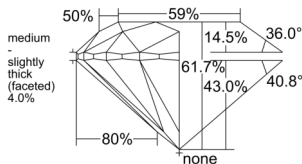

GIA®

FACSIMILE

GIA REPORT 3555396936

Verify this report at GIA.edu

GIA NATURAL DIAMOND DOSSIER®

June 03, 2026
GIA Report Number 3555396936
Shape and Cutting Style ..... Round Brilliant
Measurements ..... 4.32 - 4.34 x 2.67 mm

GRADING RESULTS

Carat Weight ..... 0.31 carat
Color Grade ..... E
Clarity Grade VS1
Cut Grade ..... Excellent

ADDITIONAL GRADING INFORMATION

Polish ..... Very Good
Symmetry ..... Excellent
Fluorescence ..... None
Clarity Characteristics ..... Cloud, Indented Natural
Inscription(s): GIA 3555396936

PROPORTIONS

Profile to actual proportions