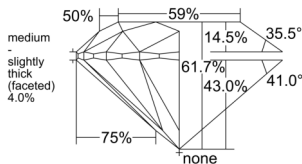

GIA®

FACSIMILE

GIA REPORT 3555398896

Verify this report at GIA.edu

GIA NATURAL DIAMOND DOSSIER®

June 02, 2026
GIA Report Number 3555398896
Shape and Cutting Style ..... Round Brilliant
Measurements ..... 5.07 - 5.09 x 3.14 mm

GRADING RESULTS

Carat Weight ..... 0.50 carat
Color Grade ..... G
Clarity Grade S11
Cut Grade ..... Excellent

ADDITIONAL GRADING INFORMATION

Polish ..... Excellent
Symmetry ..... Excellent
Fluorescence ..... None
Clarity Characteristics..... Cloud, Feather, Crystal
Inspection(s): GIA 3555398896

PROPORTIONS

Profile to actual proportions

GRADING SCALES

GIA COLOR SCALE	GIA CLARITY SCALE	GIA CUT SCALE	
D	FLAWLESS	EXCELLENT	
E	INTERNALLY FLAWLESS		
F		VVS₁	VERY GOOD
G	VVS₂		
H	VS₁	GOOD	
I	VS₂		
J	S1₁	FAIR	
K	S1₂		
L	I₁	POOR	
M	I₂		
N	I₃		
O			
P			
Q			
R			
S			
T			
U			
V			
W			
X			
Y			
Z