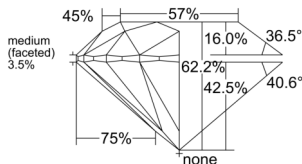

GIA®

FACSIMILE

GIA REPORT 3555401598

Verify this report at GIA.edu

GIA NATURAL DIAMOND DOSSIER®

June 02, 2026
GIA Report Number 3555401598
Shape and Cutting Style ..... Round Brilliant
Measurements ..... 5.65 - 5.68 x 3.53 mm

GRADING RESULTS

Carat Weight ..... 0.70 carat
Color Grade ..... G
Clarity Grade VS1
Cut Grade ..... Excellent

ADDITIONAL GRADING INFORMATION

Polish ..... Excellent
Symmetry ..... Excellent
Fluorescence ..... Faint
Clarity Characteristics..... Indented Natural, Needle
Inscription(s): GIA 3555401598

PROPORTIONS

Profile to actual proportions

GRADING SCALES

GIA COLOR SCALE	GIA CLARITY SCALE	GIA CUT SCALE	
D	FLAWLESS	EXCELLENT	
E	INTERNALLY FLAWLESS		
F		VVS₁	VERY GOOD
G	VVS₂		
H	VS₁	GOOD	
I	VS₂		
J	SI₁	FAIR	
K	SI₂		
L	I₁	POOR	
M			
N			
O	I₂		
P			
Q			
R	I₃		
S			
T			
U			
V			
W			
X			
Y			
Z