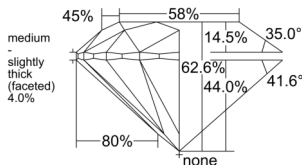

GIA®

FACSIMILE

GIA REPORT 3555407901

Verify this report at GIA.edu

GIA NATURAL DIAMOND DOSSIER®

June 04, 2026
GIA Report Number 3555407901
Shape and Cutting Style ..... Round Brilliant
Measurements ..... 4.32 - 4.33 x 2.71 mm

GRADING RESULTS

Carat Weight ..... 0.31 carat
Color Grade ..... K
Clarity Grade VVS1
Cut Grade ..... Excellent

ADDITIONAL GRADING INFORMATION

Polish ..... Excellent
Symmetry ..... Excellent
Fluorescence ..... None
Clarity Characteristics ..... Feather
Inscription(s): GIA 3555407901

PROPORTIONS

Profile to actual proportions

GRADING SCALES

GIA COLOR SCALE	GIA CLARITY SCALE	GIA CUT SCALE	
D	FLAWLESS	EXCELLENT	
E	INTERNALLY FLAWLESS		
F		VVS₁	VERY GOOD
G	VVS₂		
H	VS₁	GOOD	
I	VS₂		
J	SI₁	FAIR	
K	SI₂		
L	I₁	POOR	
M			
N			
O	I₂		
P			
Q	I₃		
R			
S			
T			
U			
V			
W			
X			
Y			
Z