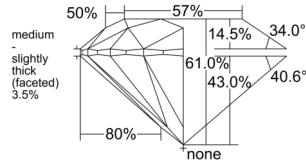

GIA®

FACSIMILE

GIA REPORT 3555409296

Verify this report at GIA.edu

GIA NATURAL DIAMOND DOSSIER®

June 04, 2026
GIA Report Number 3555409296
Shape and Cutting Style ..... Round Brilliant
Measurements ..... 4.47 - 4.51 x 2.74 mm

GRADING RESULTS

Carat Weight ..... 0.34 carat
Color Grade I
Clarity Grade VS1
Cut Grade ..... Excellent

ADDITIONAL GRADING INFORMATION

Polish ..... Excellent
Symmetry ..... Excellent
Fluorescence ..... None
Clarity Characteristics ..... Crystal, Feather
Inscription(s): GIA 3555409296

PROPORTIONS

GRADING SCALES

GIA COLOR SCALE	GIA CLARITY SCALE	GIA CUT SCALE	
D	FLAWLESS	EXCELLENT	
E	INTERNALLY FLAWLESS		
F		VVS₁	VERY GOOD
G	VVS₂		
H	VS₁	GOOD	
I	VS₂		
J	SI₁	FAIR	
K	SI₂		
L	I₁	POOR	
M	I₂		
N	I₃		
O			
P			
Q			
R			
S			
T			
U			
V			
W			
X			
Y			
Z