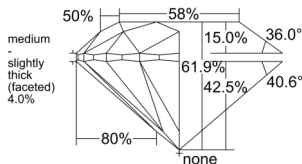

GIA®

FACSIMILE

GIA REPORT 3555412841

Verify this report at GIA.edu

GIA NATURAL DIAMOND DOSSIER®

June 03, 2026
GIA Report Number 3555412841
Shape and Cutting Style ..... Round Brilliant
Measurements ..... 4.26 - 4.30 x 2.65 mm

GRADING RESULTS

Carat Weight ..... 0.30 carat
Color Grade ..... G
Clarity Grade VS1
Cut Grade ..... Excellent

ADDITIONAL GRADING INFORMATION

Polish ..... Excellent
Symmetry ..... Excellent
Fluorescence ..... None
Clarity Characteristics..... Crystal, Cloud, Feather, Pinpoint
Inscription(s): GIA 3555412841

PROPORTIONS

GRADING SCALES

GIA COLOR SCALE	GIA CLARITY SCALE	GIA CUT SCALE	
D	FLAWLESS	EXCELLENT	
E	INTERNALLY FLAWLESS		
F		VVS₁	VERY GOOD
G	VVS₂		
H	VS₁	GOOD	
I	VS₂		
J	SI₁	FAIR	
K	SI₂		
L	I₁	POOR	
M			
N			
O	I₂		
P			
Q			
R	I₃		
S			
T			
U			
V			
W			
X			
Y			
Z