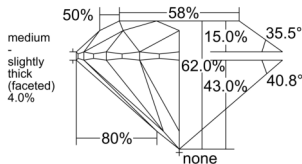

GIA®

FACSIMILE

GIA REPORT 3555414726

Verify this report at GIA.edu

GIA NATURAL DIAMOND DOSSIER®

June 03, 2026
GIA Report Number 3555414726
Shape and Cutting Style ..... Round Brilliant
Measurements ..... 4.51 - 4.54 x 2.80 mm

GRADING RESULTS

Carat Weight ..... 0.35 carat
Color Grade ..... D
Clarity Grade VS1
Cut Grade ..... Excellent

ADDITIONAL GRADING INFORMATION

Polish ..... Excellent
Symmetry ..... Excellent
Fluorescence ..... None
Clarity Characteristics ..... Feather, Pinpoint
Inscription(s): GIA 3555414726

PROPORTIONS

GRADING SCALES

GIA COLOR SCALE	GIA CLARITY SCALE	GIA CUT SCALE	
D	FLAWLESS	EXCELLENT	
E	INTERNALLY FLAWLESS		
F		VVS₁	VERY GOOD
G	VVS₂		
H	VS₁	GOOD	
I	VS₂		
J	SI₁	FAIR	
K	SI₂		
L	I₁	POOR	
M	I₂		
N	I₃		
O			
P			
Q			
R			
S			
T			
U			
V			
W			
X			
Y			
Z