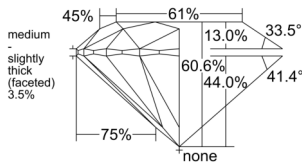

GIA®

FACSIMILE

GIA REPORT 3555427278

Verify this report at GIA.edu

GIA NATURAL DIAMOND DOSSIER®

June 05, 2026
GIA Report Number 3555427278
Shape and Cutting Style ..... Round Brilliant
Measurements ..... 4.33 - 4.35 x 2.63 mm

GRADING RESULTS

Carat Weight ..... 0.30 carat
Color Grade ..... K
Clarity Grade VVS1
Cut Grade ..... Excellent

ADDITIONAL GRADING INFORMATION

Polish ..... Excellent
Symmetry ..... Excellent
Fluorescence ..... None
Clarity Characteristics ..... Pinpoint, Feather
Inscription(s): GIA 3555427278

PROPORTIONS

Profile to actual proportions

GRADING SCALES

GIA COLOR SCALE	GIA CLARITY SCALE	GIA CUT SCALE	
D	FLAWLESS	EXCELLENT	
E	INTERNALLY FLAWLESS		
F		VVS₁	VERY GOOD
G	VVS₂		
H	VS₁	GOOD	
I	VS₂		
J	SI₁	FAIR	
K	SI₂		
L	I₁	POOR	
M	I₂		
N	I₃		
O			
P			
Q			
R			
S			
T			
U			
V			
W			
X			
Y			
Z