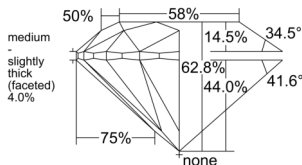

GIA®

FACSIMILE

GIA REPORT 3555427879

Verify this report at GIA.edu

GIA NATURAL DIAMOND DOSSIER®

June 05, 2026
GIA Report Number 3555427879
Shape and Cutting Style ..... Round Brilliant
Measurements ..... 4.31 - 4.35 x 2.72 mm

GRADING RESULTS

Carat Weight ..... 0.31 carat
Color Grade ..... K
Clarity Grade VVS2
Cut Grade ..... Excellent

ADDITIONAL GRADING INFORMATION

Polish ..... Excellent
Symmetry ..... Excellent
Fluorescence ..... Faint
Clarity Characteristics ..... Feather, Pinpoint
Inscription(s): GIA 3555427879

PROPORTIONS

Profile to actual proportions

GRADING SCALES

GIA COLOR SCALE	GIA CLARITY SCALE	GIA CUT SCALE
COLORESS	FLAWLESS	EXCELLENT
D	INTERNALLY FLAWLESS	
E	VVS₁	VERY GOOD
F		
G	VS₁	GOOD
H		
I	SI₁	FAIR
J		
K	I₁	POOR
L		
M	I₂	
N		
O	I₃	
P		
Q		
R		
S		
T		
U		
V		
W		
X		
Y		
Z