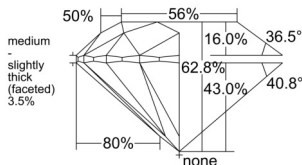

GIA®

FACSIMILE

GIA REPORT 3555428528

Verify this report at GIA.edu

GIA NATURAL DIAMOND DOSSIER®

June 04, 2026
GIA Report Number 3555428528
Shape and Cutting Style ..... Round Brilliant
Measurements ..... 5.10 - 5.13 x 3.22 mm

GRADING RESULTS

Carat Weight ..... 0.52 carat
Color Grade ..... G
Clarity Grade VVS2
Cut Grade ..... Excellent

ADDITIONAL GRADING INFORMATION

Polish ..... Excellent
Symmetry ..... Excellent
Fluorescence ..... Faint
Clarity Characteristics ..... Pinpoint, Cloud
Inscription(s): GIA 3555428528

PROPORTIONS

Profile to actual proportions

GRADING SCALES

GIA COLOR SCALE	GIA CLARITY SCALE	GIA CUT SCALE
Colorless	Flawless	Excellent
Near Colorless	Internally Flawless	
Faint	VVS₁	Very Good
Very Light	VVS₂	
Light	VS₁	Good
	VS₂	
	S₁	Fair
	S₂	
	I₁	Poor
	I₂	
	I₃