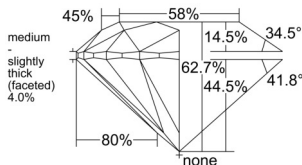

GIA®

FACSIMILE

GIA REPORT 3555428720

Verify this report at GIA.edu

GIA NATURAL DIAMOND DOSSIER®

June 05, 2026
GIA Report Number 3555428720
Shape and Cutting Style ..... Round Brilliant
Measurements ..... 4.46 - 4.49 x 2.80 mm

GRADING RESULTS

Carat Weight ..... 0.34 carat
Color Grade I
Clarity Grade VVS2
Cut Grade ..... Excellent

ADDITIONAL GRADING INFORMATION

Polish ..... Excellent
Symmetry ..... Excellent
Fluorescence ..... None
Clarity Characteristics ..... Cloud, Pinpoint, Feather
Inspection(s): GIA 3555428720

PROPORTIONS

Profile to actual proportions