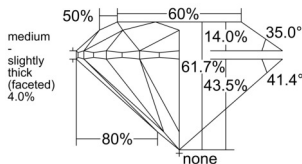

GIA®

FACSIMILE

GIA REPORT 3555437274

Verify this report at GIA.edu

GIA NATURAL DIAMOND DOSSIER®

June 09, 2026
GIA Report Number 3555437274
Shape and Cutting Style ..... Round Brilliant
Measurements ..... 4.27 - 4.31 x 2.65 mm

GRADING RESULTS

Carat Weight ..... 0.30 carat
Color Grade ..... J
Clarity Grade VS1
Cut Grade ..... Excellent

ADDITIONAL GRADING INFORMATION

Polish ..... Excellent
Symmetry ..... Excellent
Fluorescence ..... None
Clarity Characteristics ..... Cloud
Inscription(s): GIA 3555437274

PROPORTIONS

Profile to actual proportions

GRADING SCALES

GIA COLOR SCALE	GIA CLARITY SCALE	GIA CUT SCALE	
D	FLAWLESS	EXCELLENT	
E	INTERNALLY FLAWLESS		
F		VVS₁	VERY GOOD
G	VVS₂		
H	VS₁	GOOD	
I	VS₂		
J	SI₁	FAIR	
K	SI₂		
L	I₁	POOR	
M	I₂		
N	I₃		
O			
P			
Q			
R			
S			
T			
U			
V			
W			
X			
Y			
Z