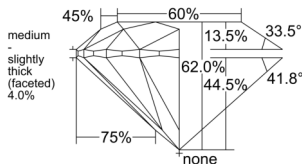

GIA®

FACSIMILE

GIA REPORT 3555438215

Verify this report at GIA.edu

GIA NATURAL DIAMOND DOSSIER®

June 09, 2026
GIA Report Number 3555438215
Shape and Cutting Style ..... Round Brilliant
Measurements ..... 4.28 - 4.30 x 2.66 mm

GRADING RESULTS

Carat Weight ..... 0.30 carat
Color Grade I
Clarity Grade VS1
Cut Grade ..... Excellent

ADDITIONAL GRADING INFORMATION

Polish ..... Excellent
Symmetry ..... Excellent
Fluorescence ..... None
Clarity Characteristics..... Crystal, Needle, Pinpoint
Inspection(s): GIA 3555438215

PROPORTIONS

Profile to actual proportions