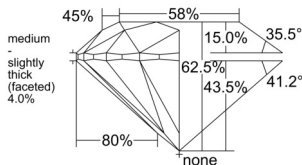

GIA®

FACSIMILE

GIA REPORT 3555438237

Verify this report at GIA.edu

GIA NATURAL DIAMOND DOSSIER®

June 05, 2026
GIA Report Number 3555438237
Shape and Cutting Style ..... Round Brilliant
Measurements ..... 4.42 - 4.45 x 2.77 mm

GRADING RESULTS

Carat Weight ..... 0.33 carat
Color Grade ..... F
Clarity Grade VS1
Cut Grade ..... Excellent

ADDITIONAL GRADING INFORMATION

Polish ..... Excellent
Symmetry ..... Excellent
Fluorescence ..... None
Clarity Characteristics ..... Cloud, Feather, Pinpoint
Inscription(s): GIA 3555438237

PROPORTIONS

Profile to actual proportions

GRADING SCALES

GIA COLOR SCALE	GIA CLARITY SCALE	GIA CUT SCALE
COLOURLESS	FLAWLESS	EXCELLENT
D	INTERNALLY FLAWLESS	
E	VVS₁	VERY GOOD
F		
G	VS₁	GOOD
H		
I	SI₁	FAIR
J		
K	I₁	POOR
L		
M	I₂	
N		
O	I₃	
P		
Q		
R		
S		
T		
U		
V		
W		
X		
Y		
Z