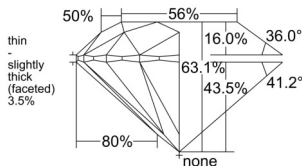

GIA®

FACSIMILE

GIA REPORT 3555444455

Verify this report at GIA.edu

GIA NATURAL DIAMOND DOSSIER®

June 09, 2026
GIA Report Number 3555444455
Shape and Cutting Style ..... Round Brilliant
Measurements ..... 5.08 - 5.10 x 3.21 mm

GRADING RESULTS

Carat Weight ..... 0.51 carat
Color Grade ..... F
Clarity Grade VS1
Cut Grade ..... Excellent

ADDITIONAL GRADING INFORMATION

Polish ..... Excellent
Symmetry ..... Excellent
Fluorescence ..... None
Clarity Characteristics ..... Cloud, Indented Natural
Inspection(s): GIA 3555444455

PROPORTIONS

GRADING SCALES

GIA COLOR SCALE

COLORLESS	D
	E
	F
	G
	H
	I
	J
NEAR COLORLESS	K
	L
Faint	M
	N
	O
	P
Very Light	Q
	R
	S
	T
	U
	V
Light	W
	X
	Y
	Z

GIA CLARITY SCALE

FLAWLESS	INTERNAL FLAWLESS	
		FLAWLESS
VERY VERY SLIGHTLY INCLUDED	VVS₁	
	VVS₂	
VERY SLIGHTLY INCLUDED	VS₁	
	VS₂	
SLIGHTLY INCLUDED	SI₁	
	SI₂	
INCLUDED	I₁	
	I₂	
	I₃	

GIA CUT SCALE

EXCELLENT
VERY GOOD
GOOD
FAIR
POOR