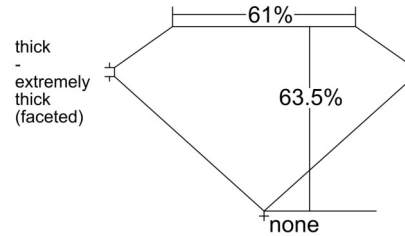

GIA NATURAL DIAMOND GRADING REPORT

June 10, 2026
GIA Report Number 3555454458
Shape and Cutting Style Heart Brilliant
Measurements 6.02 x 6.59 x 4.19 mm

GRADING RESULTS

Carat Weight 1.01 carat
Color Grade F
Clarity Grade SI1

ADDITIONAL GRADING INFORMATION

Polish Excellent
Symmetry Excellent
Fluorescence None
Inscription(s): GIA 3555454458

Comments: Pinpoints are not shown. Surface graining is not shown.

PROPORTIONS

Profile not to actual proportions

CLARITY CHARACTERISTICS

KEY TO SYMBOLS*

- Crystal
- ⊗ Cloud
- ~ Feather
- \\ Needle

* Red symbols denote internal characteristics (inclusions). Green or black symbols denote external characteristics (blemishes). Diagram is an approximate representation of the diamond, and symbols shown indicate type, position, and approximate size of clarity characteristics. All clarity characteristics may not be shown. Details of finish are not shown.