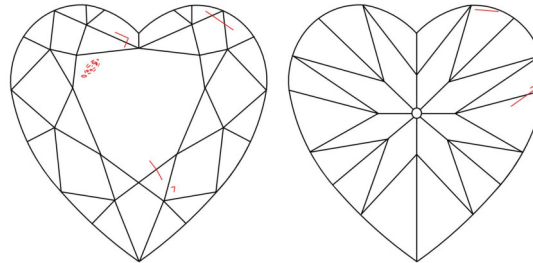

GIA NATURAL DIAMOND GRADING REPORT

June 10, 2026
GIA Report Number 3555454458
Shape and Cutting Style Heart Brilliant
Measurements 6.02 x 6.59 x 4.19 mm

GRADING RESULTS

Carat Weight 1.01 carat
Color Grade F
Clarity Grade SI1

ADDITIONAL GRADING INFORMATION

Polish Excellent
Symmetry Excellent
Fluorescence None
Inscription(s): GIA 3555454458

Comments: Pinpoints are not shown. Surface graining is not shown.

PROPORTIONS

Profile not to actual proportions

CLARITY CHARACTERISTICS

KEY TO SYMBOLS*

- Crystal
- ⊗ Cloud
- ~ Feather
- \\ Needle

* Red symbols denote internal characteristics (inclusions). Green or black symbols denote external characteristics (blemishes). Diagram is an approximate representation of the diamond, and symbols shown indicate type, position, and approximate size of clarity characteristics. All clarity characteristics may not be shown. Details of finish are not shown.