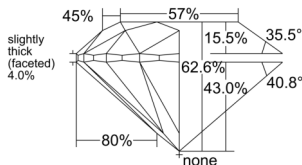

GIA®

FACSIMILE

GIA REPORT 3555472724

Verify this report at GIA.edu

GIA NATURAL DIAMOND DOSSIER®

June 11, 2026
GIA Report Number 3555472724
Shape and Cutting Style ..... Round Brilliant
Measurements ..... 4.36 - 4.38 x 2.74 mm

GRADING RESULTS

Carat Weight ..... 0.32 carat
Color Grade ..... F
Clarity Grade VS1
Cut Grade ..... Excellent

ADDITIONAL GRADING INFORMATION

Polish ..... Excellent
Symmetry ..... Excellent
Fluorescence ..... None
Clarity Characteristics ..... Cloud, Needle, Pinpoint
Inscription(s): GIA 3555472724

PROPORTIONS

Profile to actual proportions

GRADING SCALES

GIA COLOR SCALE	GIA CLARITY SCALE	GIA CUT SCALE
COLOURLESS	FLAWLESS	EXCELLENT
D	INTERNALLY FLAWLESS	
E	VVS₁	VERY GOOD
F		
G	VS₁	GOOD
H		
I	SI₁	FAIR
J		
K	I₁	POOR
L		
M	I₂	
N		
O	I₃	
P		
Q		
R		
S		
T		
U		
V		
W		
X		
Y		
Z