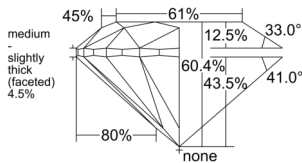

GIA®

FACSIMILE

GIA REPORT 3555472964

Verify this report at GIA.edu

GIA NATURAL DIAMOND DOSSIER®

June 15, 2026
GIA Report Number 3555472964
Shape and Cutting Style ..... Round Brilliant
Measurements ..... 5.69 - 5.72 x 3.45 mm

GRADING RESULTS

Carat Weight ..... 0.70 carat
Color Grade ..... E
Clarity Grade VS2
Cut Grade ..... Excellent

ADDITIONAL GRADING INFORMATION

Polish ..... Excellent
Symmetry ..... Very Good
Fluorescence ..... None
Clarity Characteristics.. Feather, Cloud, Crystal, Indented Natural
Inscription(s): GIA 3555472964

PROPORTIONS

Profile to actual proportions

GRADING SCALES

GIA COLOR SCALE	GIA CLARITY SCALE	GIA CUT SCALE	
D	FLAWLESS	EXCELLENT	
E	INTERNALLY FLAWLESS		
F		VVS₁	VERY GOOD
G	VVS₂		
H	VS₁	GOOD	
I	VS₂		
J	SI₁	FAIR	
K	SI₂		
L	I₁	POOR	
M	I₂		
N	I₃		
O			
P			
Q			
R			
S			
T			
U			
V			
W			
X			
Y			
Z