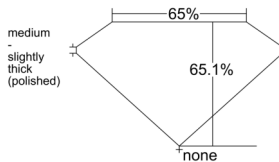

GIA®

FACSIMILE

GIA REPORT 3555473991

Verify this report at GIA.edu

GIA NATURAL DIAMOND DOSSIER®

June 15, 2026
GIA Report Number 3555473991
Shape and Cutting Style ..... **Cut-Cornered Rectangular Modified Brilliant**
Measurements ..... 5.06 x 3.75 x 2.44 mm

GRADING RESULTS

Carat Weight ..... 0.40 carat
Color Grade ..... E
Clarity Grade VS2

ADDITIONAL GRADING INFORMATION

Polish ..... Excellent
Symmetry ..... Excellent
Fluorescence ..... None
Clarity Characteristics ..... Feather, Cloud, Crystal
Inscription(s): GIA 3555473991

PROPORTIONS

Profile not to actual proportions

GRADING SCALES

GIA COLOR SCALE		GIA CLARITY SCALE			
COLORLESS	D	VERY VERY SLIGHTLY INCLUDED	FLAWLESS		
	E		INTERNALLY FLAWLESS		
	F	VERY SLIGHTLY INCLUDED	VVS₁		
	G		VVS₂		
	H		VS₁		
	NEAR COLORLESS	I	SLIGHTLY INCLUDED	VS₂	
		J		SI₁	
		FAINT	K	INCLUDED	SI₂
			L		I₁
			M		I₂
VERT LIGHT	N	LIGHT	I₃		
	O				
	P				
	Q				
	R