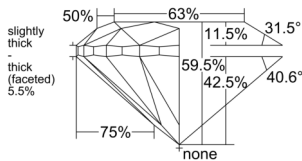

GIA®

FACSIMILE

GIA REPORT 3555475624

Verify this report at GIA.edu

GIA NATURAL DIAMOND DOSSIER®

June 11, 2026
GIA Report Number 3555475624
Shape and Cutting Style ..... Round Brilliant
Measurements ..... 4.29 - 4.31 x 2.56 mm

GRADING RESULTS

Carat Weight ..... 0.30 carat
Color Grade ..... E
Clarity Grade VS1
Cut Grade ..... Very Good

ADDITIONAL GRADING INFORMATION

Polish ..... Excellent
Symmetry ..... Very Good
Fluorescence ..... None
Clarity Characteristics..... Crystal, Feather, Pinpoint
Inscription(s): GIA 3555475624

PROPORTIONS

Profile to actual proportions