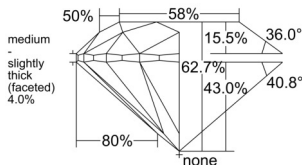

GIA®

FACSIMILE

GIA REPORT 3555480947

Verify this report at GIA.edu

GIA NATURAL DIAMOND DOSSIER®

June 15, 2026
GIA Report Number 3555480947
Shape and Cutting Style ..... Round Brilliant
Measurements ..... 5.62 - 5.67 x 3.54 mm

GRADING RESULTS

Carat Weight ..... 0.70 carat
Color Grade ..... F
Clarity Grade VS1
Cut Grade ..... Excellent

ADDITIONAL GRADING INFORMATION

Polish ..... Excellent
Symmetry ..... Excellent
Fluorescence ..... Medium Blue
Clarity Characteristics ..... Cloud
Inscription(s): GIA 3555480947

PROPORTIONS

Profile to actual proportions