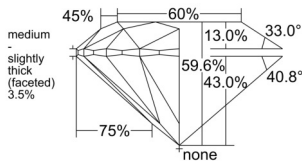

GIA®

FACSIMILE

GIA REPORT 3555483988

Verify this report at GIA.edu

GIA NATURAL DIAMOND DOSSIER®

June 15, 2026
GIA Report Number 3555483988
Shape and Cutting Style ..... Round Brilliant
Measurements ..... 4.33 - 4.34 x 2.59 mm

GRADING RESULTS

Carat Weight ..... 0.30 carat
Color Grade ..... D
Clarity Grade S11
Cut Grade ..... Excellent

ADDITIONAL GRADING INFORMATION

Polish ..... Excellent
Symmetry ..... Excellent
Fluorescence ..... Strong Blue
Clarity Characteristics ..... Crystal
Inscription(s): GIA 3555483988

PROPORTIONS

Profile to actual proportions

GRADING SCALES

GIA COLOR SCALE	GIA CLARITY SCALE	GIA CUT SCALE
COLOURLESS	FLAWLESS	EXCELLENT
D	INTERNALLY FLAWLESS	
E	VVS₁	VERY GOOD
F		
G	VS₁	GOOD
H		
I	SI₁	FAIR
J		
K	I₁	POOR
L		
M	I₂	
N		
O	I₃	
P		
Q		
R		
S		
T		
U		
V		
W		
X		
Y		
Z