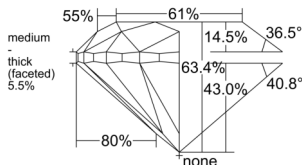

GIA®

FACSIMILE

GIA REPORT 3555490424

Verify this report at GIA.edu

GIA NATURAL DIAMOND DOSSIER®

June 15, 2026
GIA Report Number 3555490424
Shape and Cutting Style ..... Round Brilliant
Measurements ..... 5.50 - 5.59 x 3.51 mm

GRADING RESULTS

Carat Weight ..... 0.70 carat
Color Grade ..... F
Clarity Grade SI2
Cut Grade ..... Very Good

ADDITIONAL GRADING INFORMATION

Polish ..... Excellent
Symmetry ..... Very Good
Fluorescence ..... None
Clarity Characteristics ..... Cloud, Crystal
Inscription(s): GIA 3555490424

PROPORTIONS

Profile to actual proportions