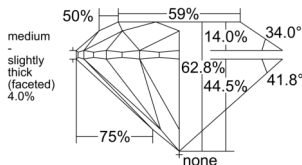

GIA®

FACSIMILE

GIA REPORT 3555493142

Verify this report at GIA.edu

GIA NATURAL DIAMOND DOSSIER®

June 15, 2026
GIA Report Number 3555493142
Shape and Cutting Style ..... Round Brilliant
Measurements ..... 5.63 - 5.67 x 3.55 mm

GRADING RESULTS

Carat Weight ..... 0.70 carat
Color Grade ..... H
Clarity Grade S11
Cut Grade ..... Excellent

ADDITIONAL GRADING INFORMATION

Polish ..... Excellent
Symmetry ..... Excellent
Fluorescence ..... None
Clarity Characteristics..... Cloud, Feather, Twinning Wisp
Inscription(s): GIA 3555493142

PROPORTIONS

Profile to actual proportions