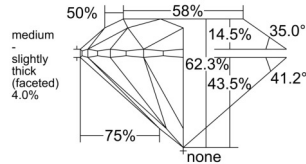

GIA®

FACSIMILE

GIA REPORT 3555494566

Verify this report at gia.edu

GIA NATURAL DIAMOND DOSSIER®

June 16, 2026
GIA Report Number 3555494566
Shape and Cutting Style ..... Round Brilliant
Measurements ..... 4.66 - 4.70 x 2.92 mm

GRADING RESULTS

Carat Weight ..... 0.40 carat
Color Grade ..... D
Clarity Grade VS2
Cut Grade ..... Excellent

ADDITIONAL GRADING INFORMATION

Polish ..... Excellent
Symmetry ..... Excellent
Fluorescence ..... None
Clarity Characteristics ..... Cloud
Inscription(s): GIA 3555494566

PROPORTIONS

GRADING SCALES

GIA COLOR SCALE	GIA CLARITY SCALE	GIA CUT SCALE	
D	FLAWLESS	EXCELLENT	
E	INTERNALLY FLAWLESS		
F		VVS₁	VERY GOOD
G	VVS₂		
H	VS₁	GOOD	
I	VS₂		
J	SI₁	FAIR	
K	SI₂		
L	I₁	POOR	
M	I₂		
N	I₃		
O			
P			
Q			
R			
S			
T			
U			
V			
W			
X			
Y			
Z