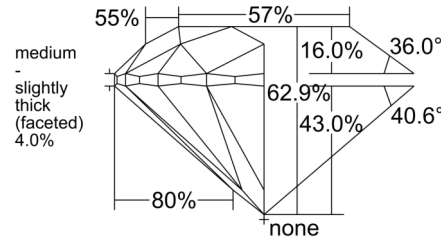

GIA NATURAL DIAMOND GRADING REPORT

June 15, 2026
GIA Report Number 3555494860
Shape and Cutting Style ..... Round Brilliant
Measurements ..... 6.30 - 6.35 x 3.98 mm

GRADING RESULTS

Carat Weight ..... 1.00 carat
Color Grade ..... G
Clarity Grade VVS2
Cut Grade ..... Excellent

ADDITIONAL GRADING INFORMATION

Polish ..... Excellent
Symmetry ..... Excellent
Fluorescence ..... None
Inscription(s): GIA 3555494860
Comments: Additional clouds are not shown.

PROPORTIONS

Profile to actual proportions