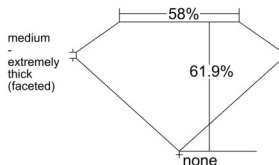

GIA®

FACSIMILE

GIA REPORT 3555495072

Verify this report at GIA.edu

GIA NATURAL DIAMOND DOSSIER®

June 15, 2026
GIA Report Number 3555495072
Shape and Cutting Style ..... Pear Brilliant
Measurements ..... 5.84 x 3.68 x 2.28 mm

GRADING RESULTS

Carat Weight ..... 0.30 carat
Color Grade ..... E
Clarity Grade VS2

ADDITIONAL GRADING INFORMATION

Polish ..... Excellent
Symmetry ..... Very Good
Fluorescence ..... None
Clarity Characteristics..... Cloud, Indented Natural, Crystal
Inscription(s): GIA 3555495072

PROPORTIONS

Profile not to actual proportions

GRADING SCALES

GIA COLOR SCALE		GIA CLARITY SCALE			
COLORLESS	D	VERY VERY SLIGHTLY INCLUDED	FLAWLESS		
	E		INTERNALLY FLAWLESS		
	F		VVS₁		
	G		VVS₂		
	NEAR COLORLESS	H	VERY SLIGHTLY INCLUDED	VS₁	
		I		VS₂	
		FAINT	J	SLIGHTLY INCLUDED	SI₁
			K		SI₂
	L		I₁		
	VERT LIGHT		M	INCLUDED	I₂
N			I₃		
O					
P					
LIGHT	Q				
	R				
	S				
	T				
	U				
	Z