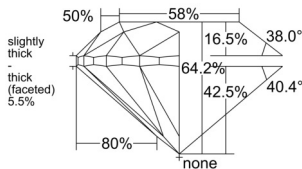

GIA®

FACSIMILE

GIA REPORT 3555498049

Verify this report at GIA.edu

GIA NATURAL DIAMOND DOSSIER®

June 16, 2026
GIA Report Number 3555498049
Shape and Cutting Style ..... Round Brilliant
Measurements ..... 5.52 - 5.58 x 3.56 mm

GRADING RESULTS

Carat Weight ..... 0.70 carat
Color Grade I
Clarity Grade VS2
Cut Grade ..... Very Good

ADDITIONAL GRADING INFORMATION

Polish ..... Excellent
Symmetry ..... Very Good
Fluorescence ..... Strong Blue
Clarity Characteristics..... Cloud, Crystal, Indented Natural
Inscription(s): GIA 3555498049

PROPORTIONS

Profile to actual proportions

GRADING SCALES

GIA COLOR SCALE	GIA CLARITY SCALE	GIA CUT SCALE	
D	FLAWLESS	EXCELLENT	
E	INTERNALLY FLAWLESS		
F		VVS₁	VERY GOOD
G	VVS₂		
H	VS₁	GOOD	
I	VS₂		
J	SI₁	FAIR	
K	SI₂		
L	I₁	POOR	
M	I₂		
N	I₃		
O			
P			
Q			
R			
S			
T			
U			
V			
W			
X			
Y			
Z