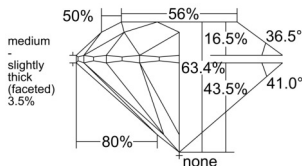

GIA®

FACSIMILE

GIA REPORT 3555498058

Verify this report at GIA.edu

GIA NATURAL DIAMOND DOSSIER®

June 15, 2026
GIA Report Number 3555498058
Shape and Cutting Style ..... Round Brilliant
Measurements ..... 5.35 - 5.39 x 3.40 mm

GRADING RESULTS

Carat Weight ..... 0.60 carat
Color Grade ..... E
Clarity Grade VS2
Cut Grade ..... Excellent

ADDITIONAL GRADING INFORMATION

Polish ..... Excellent
Symmetry ..... Excellent
Fluorescence ..... None
Clarity Characteristics ..... Crystal
Inscription(s): GIA 3555498058

PROPORTIONS

GRADING SCALES

GIA COLOR SCALE	GIA CLARITY SCALE	GIA CUT SCALE
COLOURLESS	FLAWLESS	EXCELLENT
D	INTERNALLY FLAWLESS	
E	VVS₁	VERY GOOD
F		
G	VS₁	GOOD
H		
I	SI₁	FAIR
J		
K	I₁	POOR
L		
M	I₂	
N		
O	I₃	
P		
Q		
R		
S		
T		
U		
V		
W		
X		
Y		
Z