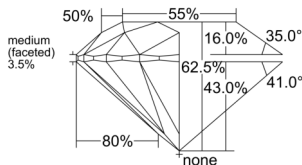

GIA®

FACSIMILE

GIA REPORT 3555500540

Verify this report at GIA.edu

GIA NATURAL DIAMOND DOSSIER®

June 17, 2026
GIA Report Number 3555500540
Shape and Cutting Style ..... Round Brilliant
Measurements ..... 4.32 - 4.34 x 2.71 mm

GRADING RESULTS

Carat Weight ..... 0.31 carat
Color Grade ..... F
Clarity Grade VS1
Cut Grade ..... Excellent

ADDITIONAL GRADING INFORMATION

Polish ..... Excellent
Symmetry ..... Excellent
Fluorescence ..... None
Clarity Characteristics..... Crystal, Cloud, Feather, Needle
Inscription(s): GIA 3555500540

PROPORTIONS

Profile to actual proportions