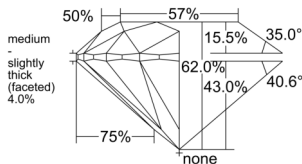

GIA®

FACSIMILE

GIA REPORT 3555500579

Verify this report at GIA.edu

GIA NATURAL DIAMOND DOSSIER®

June 18, 2026
GIA Report Number 3555500579
Shape and Cutting Style ..... Round Brilliant
Measurements ..... 4.28 - 4.30 x 2.66 mm

GRADING RESULTS

Carat Weight ..... 0.30 carat
Color Grade ..... G
Clarity Grade S11
Cut Grade ..... Excellent

ADDITIONAL GRADING INFORMATION

Polish ..... Excellent
Symmetry ..... Excellent
Fluorescence ..... Faint
Clarity Characteristics ..... Crystal
Inscription(s): GIA 3555500579

PROPORTIONS

GRADING SCALES

GIA COLOR SCALE	GIA CLARITY SCALE	GIA CUT SCALE	
D	FLAWLESS	EXCELLENT	
E	INTERNALLY FLAWLESS		
F		VVS₁	VERY GOOD
G	VVS₂		
H	VS₁	GOOD	
I	VS₂		
J	S1₁	FAIR	
K	S1₂		
L	I₁	POOR	
M	I₂		
N	I₃		
O			
P			
Q			
R			
S			
T			
U			
V			
W			
X			
Y			
Z