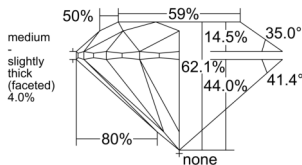

GIA®

FACSIMILE

GIA REPORT 355502576

Verify this report at GIA.edu

GIA NATURAL DIAMOND DOSSIER®

June 18, 2026
GIA Report Number 355502576
Shape and Cutting Style ..... Round Brilliant
Measurements ..... 4.29 - 4.32 x 2.68 mm

GRADING RESULTS

Carat Weight ..... 0.30 carat
Color Grade ..... K
Clarity Grade VVS1
Cut Grade ..... Excellent

ADDITIONAL GRADING INFORMATION

Polish ..... Excellent
Symmetry ..... Excellent
Fluorescence ..... Faint
Clarity Characteristics ..... Pinpoint, Feather
Inscription(s): GIA 355502576

PROPORTIONS

Profile to actual proportions

GRADING SCALES

GIA COLOR SCALE

COLORLESS	D
	E
	F
	G
	H
	I
	J
NEAR COLORLESS	K
	L
	M
	N
	O
	P
	Q
	R
	S
	T
	U
	V
	W
	X
	Y
LIGHT	Z

GIA CLARITY SCALE

	FLAWLESS
	INTERNALLY FLAWLESS
VERY VERY SLIGHTLY INCLUDED	VVS₁
	VVS₂
VERY SLIGHTLY INCLUDED	VS₁
	VS₂
SLIGHTLY INCLUDED	SI₁
	SI₂
	I₁
	I₂
INCLUDED	I₃

GIA CUT SCALE

	EXCELLENT
	VERY GOOD
	GOOD
	FAIR
	POOR