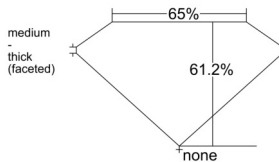

GIA®

FACSIMILE

GIA REPORT 3555515199

Verify this report at GIA.edu

GIA NATURAL DIAMOND DOSSIER®

June 19, 2026
GIA Report Number 3555515199
Shape and Cutting Style ..... Heart Brilliant
Measurements ..... 4.05 x 4.58 x 2.81 mm

GRADING RESULTS

Carat Weight ..... 0.30 carat
Color Grade ..... F
Clarity Grade VS2

ADDITIONAL GRADING INFORMATION

Polish ..... Excellent
Symmetry ..... Very Good
Fluorescence ..... None
Clarity Characteristics ..... Feather, Crystal
Inscription(s): GIA 3555515199

PROPORTIONS

Profile not to actual proportions

GRADING SCALES

GIA COLOR SCALE		GIA CLARITY SCALE			
COLORLESS	D	VERY VERY SLIGHTLY INCLUDED	FLAWLESS		
	E		INTERNALLY FLAWLESS		
	F	VERY SLIGHTLY INCLUDED	VVS₁		
	G		VVS₂		
	H		VS₁		
	NEAR COLORLESS	I	SLIGHTLY INCLUDED	VS₂	
		J		SI₁	
		FAINT	K	INCLUDED	SI₂
			L		I₁
			M		I₂
VERT LIGHT	N	INCLUDED	I₃		
	O				
	P				
	Q				
	R				
	S				
LIGHT	T				
	U				
	V				
	W				
	X				
Y					
Z