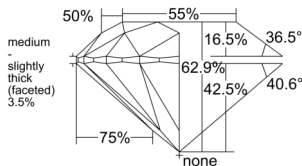

GIA®

FACSIMILE

GIA REPORT 3555519091

Verify this report at GIA.edu

GIA NATURAL DIAMOND DOSSIER®

June 18, 2026
GIA Report Number 3555519091
Shape and Cutting Style ..... Round Brilliant
Measurements ..... 5.88 - 5.91 x 3.71 mm

GRADING RESULTS

Carat Weight ..... 0.80 carat
Color Grade L
Clarity Grade VS2
Cut Grade ..... Excellent

ADDITIONAL GRADING INFORMATION

Polish ..... Very Good
Symmetry ..... Excellent
Fluorescence ..... Medium Blue
Clarity Characteristics..... Cloud, Crystal, Indented Natural
Inscription(s): GIA 3555519091

PROPORTIONS

Profile to actual proportions